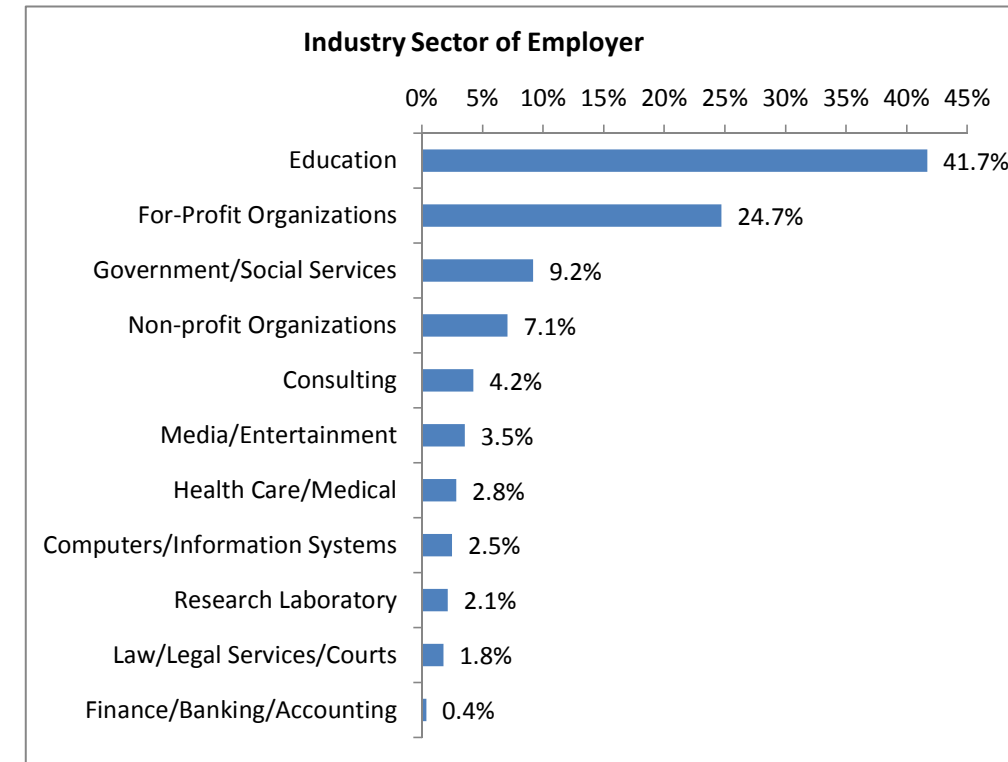

What Jobs Do Carleton Graduates Do?

Job Function

(Only the most frequent categories are listed here)

Employee Job Function	N	%
Geologist	49	17.4%
Postsecondary - Instructor/Professor	37	13.2%
Pre K-12 - Instructor/Teacher	22	7.8%
Environment - Other	16	5.7%
Scientist	16	5.7%
Physical Sciences - Earth Science	6	2.1%
Other Scientist	5	1.8%
Postsecondary - Education Other	5	1.8%
Entrepreneur	5	1.8%
Librarian/Library Services	4	1.4%
Computer Engineer	4	1.4%
Attorney - Other	4	1.4%
Carpenter/Woodworker	3	1.1%
Consulting - Environmental	3	1.1%
Postsecondary - Aide/Assistant	3	1.1%
Ecologist	3	1.1%
Planning - Urban Planning	3	1.1%
Editor	3	1.1%
Manager	3	1.1%
Architecture	3	1.1%
Air/Water Quality Management	3	1.1%
Software Developer	3	1.1%
Health Care - Nurse	2	0.7%
Pre K-12 Education - Other	2	0.7%
Business/Commerce	2	0.7%
Consultant, other area	2	0.7%
Conservation	2	0.7%
Engineering	2	0.7%
Physical Therapist	2	0.7%
Medicine - Other Doctor	2	0.7%
Postsecondary - Administrative Services	2	0.7%
Musician/Singer	2	0.7%
Attorney - Environmental	2	0.7%
Other Business Career	2	0.7%
Postsecondary - Sports Coach	2	0.7%
Engineering - Environmental	2	0.7%
Consulting - Computers	2	0.7%
Agriculture, Forestry, Fishing	2	0.7%