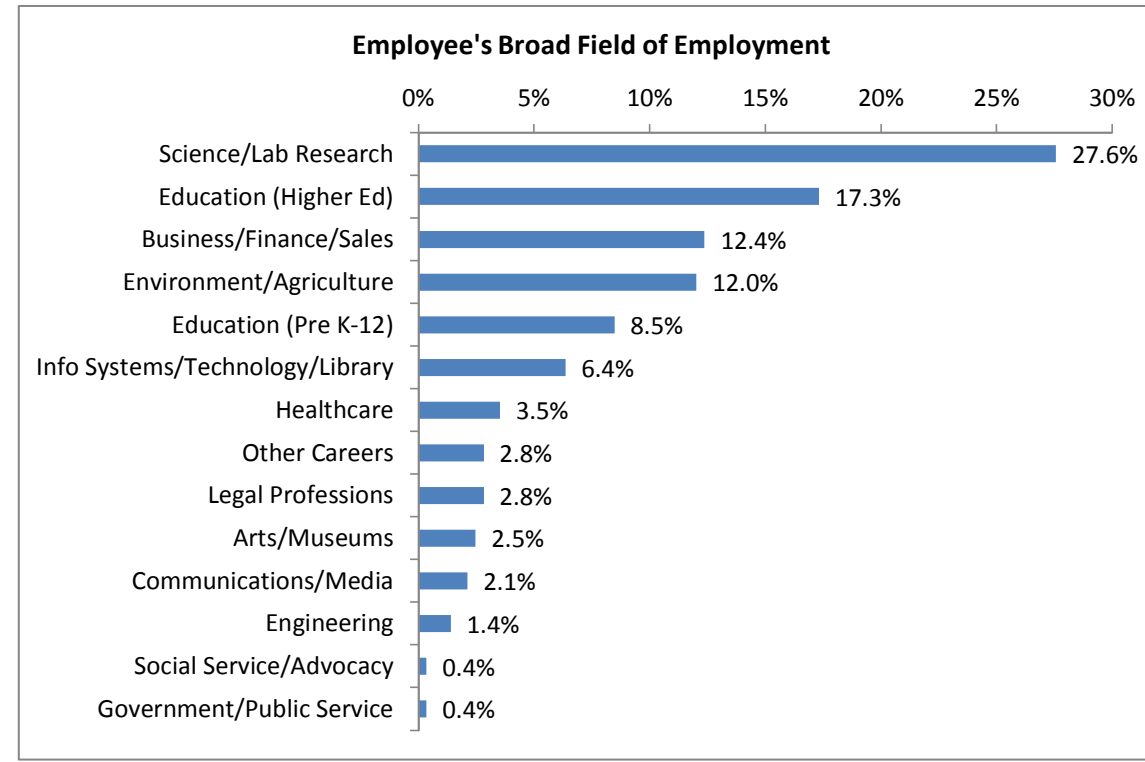

What Jobs Do Carleton Graduates Do?

Job Function

(Only the most frequent categories are listed here)

Employee Job Function	N	%
Geologist	49	17.4%
Postsecondary - Instructor/Professor	37	13.2%
Pre K-12 - Instructor/Teacher	22	7.8%
Environment - Other	16	5.7%
Scientist	16	5.7%
Physical Sciences - Earth Science	6	2.1%
Other Scientist	5	1.8%
Postsecondary - Education Other	5	1.8%
Entrepreneur	5	1.8%
Librarian/Library Services	4	1.4%
Computer Engineer	4	1.4%
Attorney - Other	4	1.4%
Carpenter/Woodworker	3	1.1%
Consulting - Environmental	3	1.1%
Postsecondary - Aide/Assistant	3	1.1%
Ecologist	3	1.1%
Planning - Urban Planning	3	1.1%
Editor	3	1.1%
Manager	3	1.1%
Architecture	3	1.1%
Air/Water Quality Management	3	1.1%
Software Developer	3	1.1%
Health Care - Nurse	2	0.7%
Pre K-12 Education - Other	2	0.7%
Business/Commerce	2	0.7%
Consultant, other area	2	0.7%
Conservation	2	0.7%
Engineering	2	0.7%
Physical Therapist	2	0.7%
Medicine - Other Doctor	2	0.7%
Postsecondary - Administrative Services	2	0.7%
Musician/Singer	2	0.7%
Attorney - Environmental	2	0.7%
Other Business Career	2	0.7%
Postsecondary - Sports Coach	2	0.7%
Engineering - Environmental	2	0.7%
Consulting - Computers	2	0.7%
Agriculture, Forestry, Fishing	2	0.7%