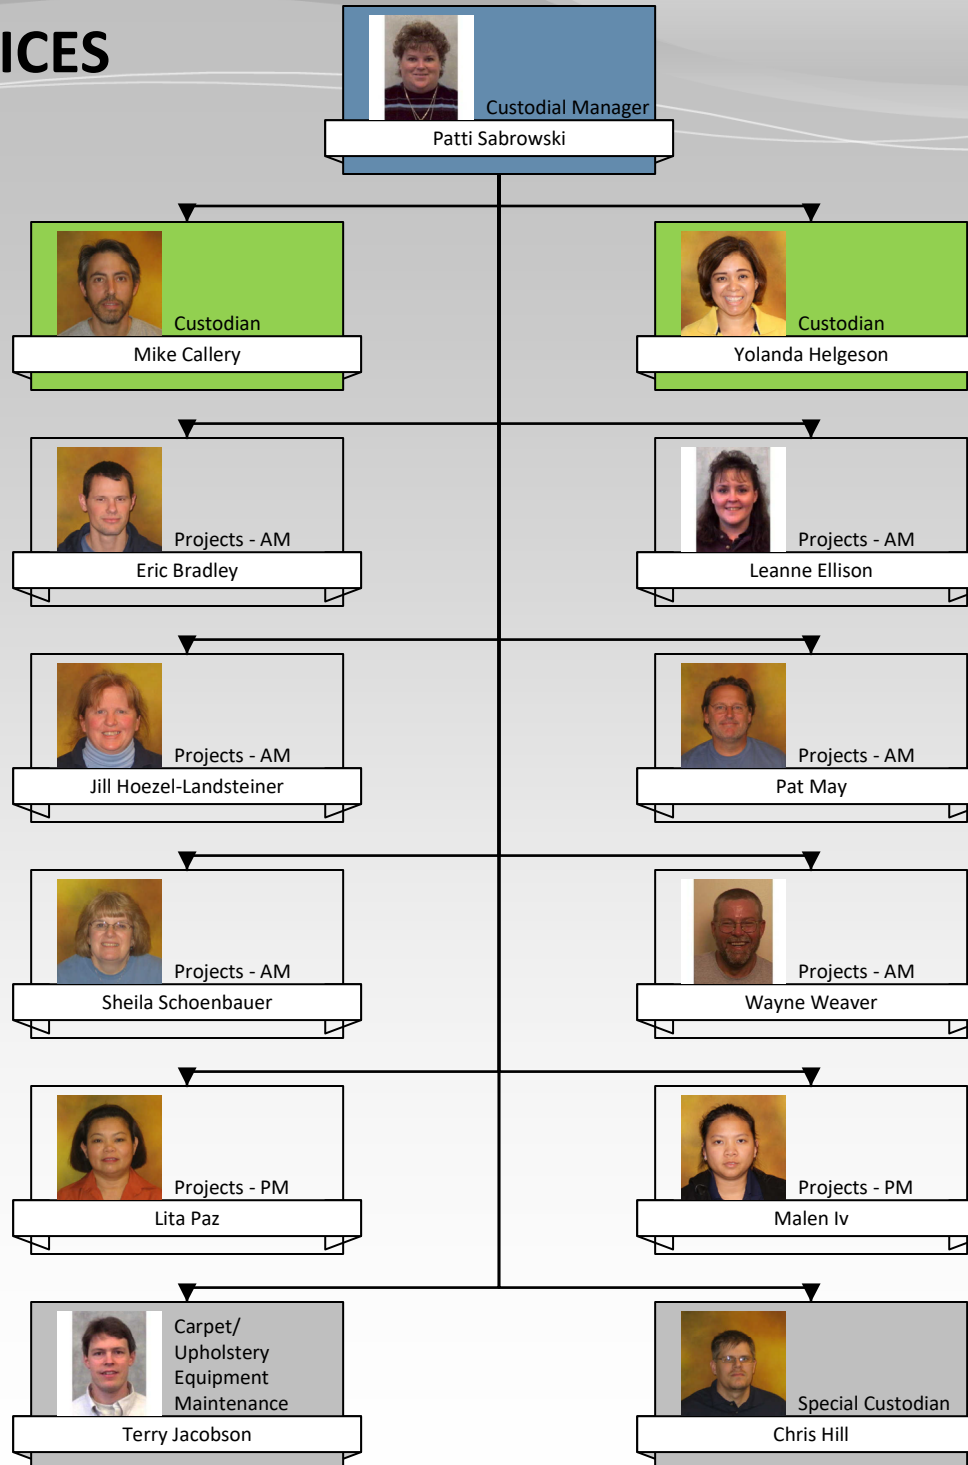

FACILITIES DEPARTMENT

CUSTODIAL SERVICES

CUSTODIAL SERVICES – A.M.

Custodial Supervisor
Lori Pete

Custodian
Lindsey Hanson

Custodian
Brian Kopack

Custodian
Teresa Pittman

Custodian
Rick Thomez