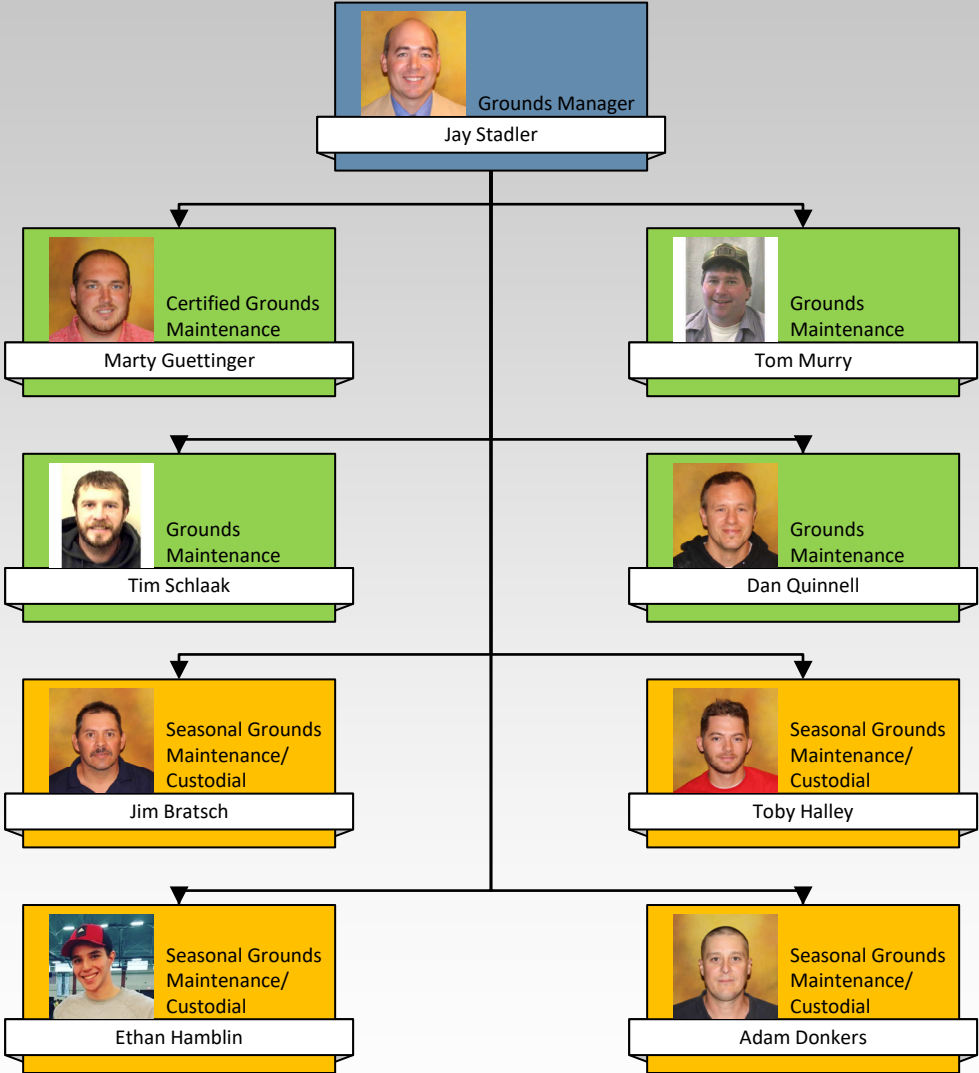

Custodian
Connie Woida

Custodian
Lynn Valek

Custodian
Juli Baynes

Custodian
Colleen Ramey

CUSTODIAL SERVICES – P.M.

GROUNDS DEPARTMENT

MAINTENANCE DEPARTMENT

Maintenance Manager
Mitch Miller

Senior Climate Control
Jeff Mason

Maintenance Engineer
Aaron Anderson

Maintenance Supervisor
Brian Lee

Maintenance Engineer
Joey Blessing

Maintenance Engineer
Bill Winter

Master Electrician
Kerry Dwyer

Maintenance Electrician
Brian Boudreau