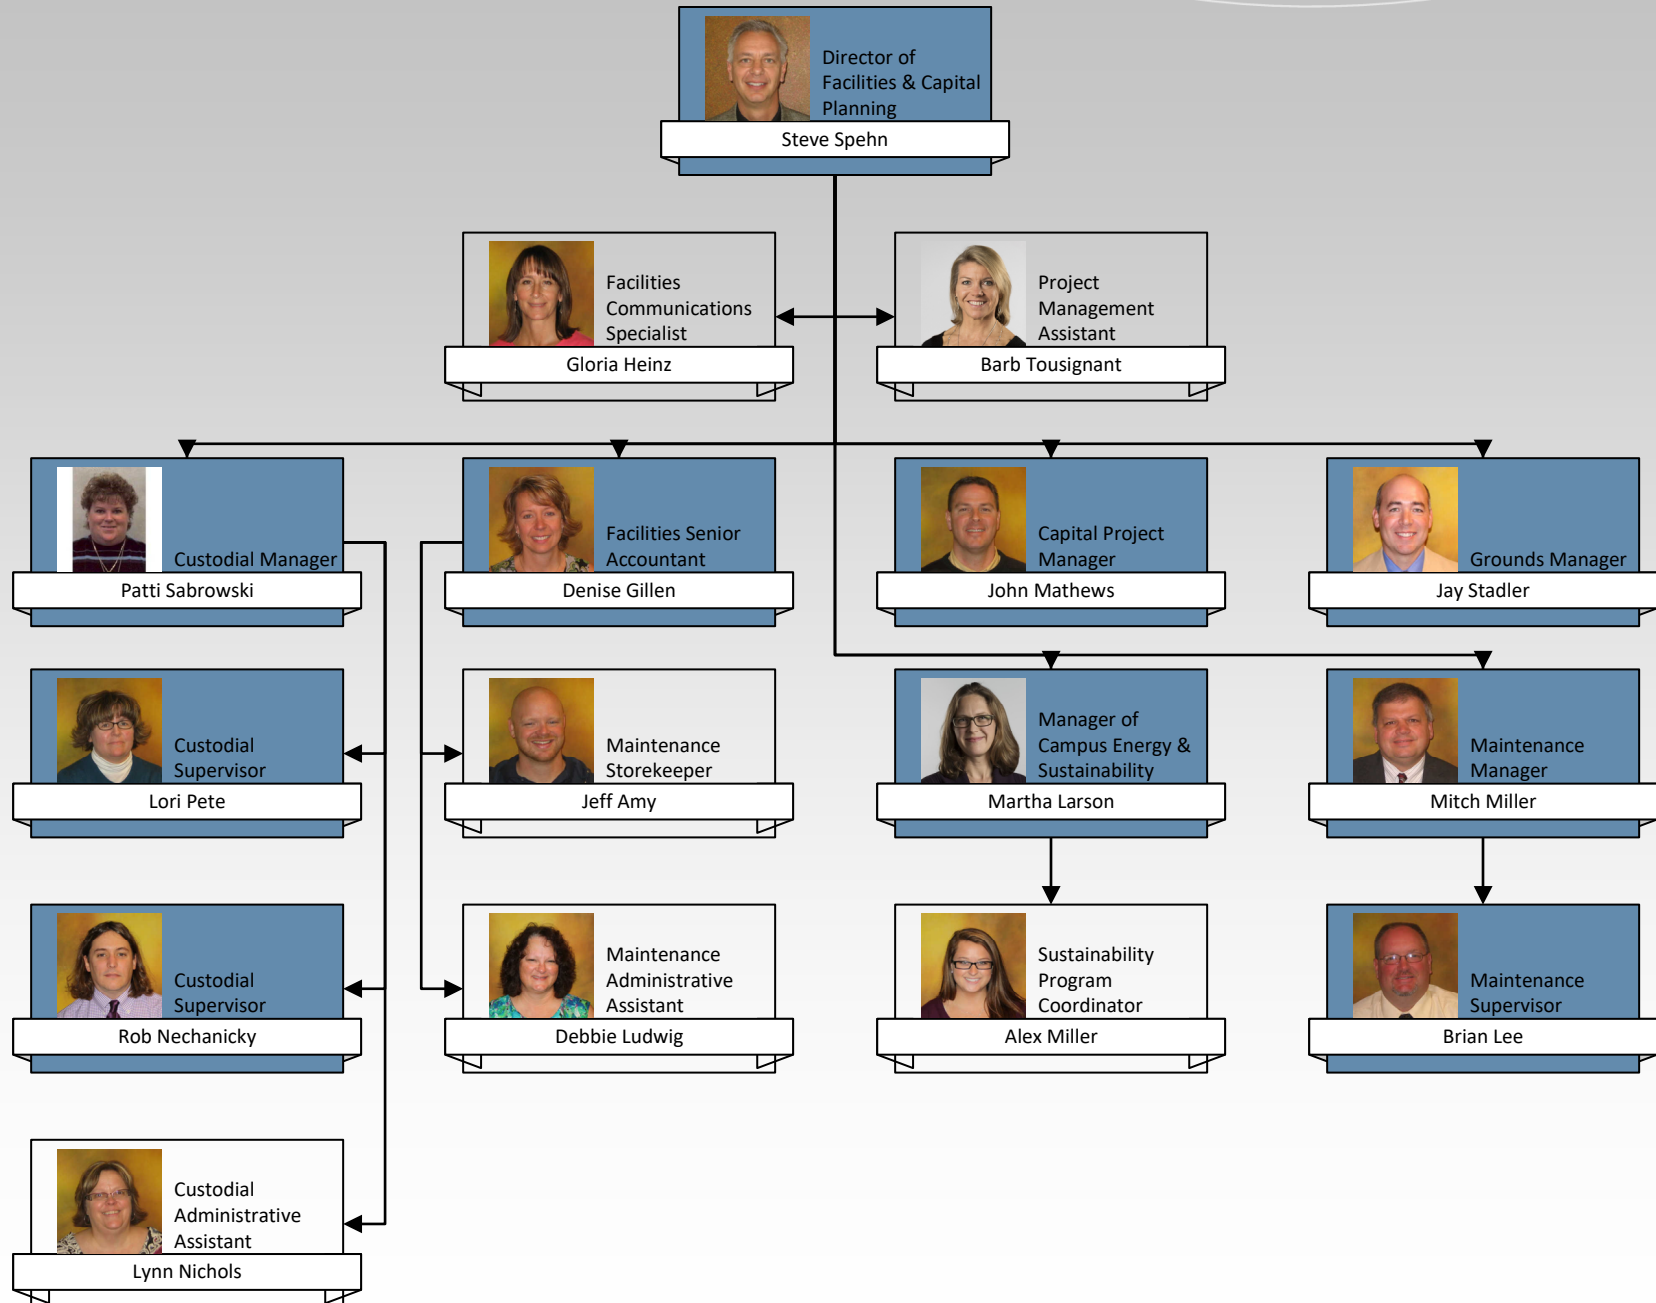

FACILITIES DEPARTMENT

CUSTODIAL SERVICES

CUSTODIAL SERVICES – A.M.

Custodial Supervisor
Lori Pete

Custodian
Lindsey Hanson

Custodian
Brian Kopack

Custodian
Teresa Pittman

Custodian
Rick Thomez

Custodian
John Jindra

Custodian
John Berg

Custodian
Holly Rapp

Custodian
Rebecca Hachfeld

Custodian
Heidi Miller

Custodian
Julian Oja

Custodian
Wyatt Halverson

Custodian
Joanne Larson

Maintenance Engineer
Nate Malecha

Chief Operating Engineer
Mark Evans

Maintenance Electrician
Mike Jochim

Painter Lead
Bryce Detlie

Operating Engineer
Tom McCuaig

Operating Engineer
Brad McNeill

Carpenter Lead
Dennis Bolan

Carpenter
Reed Andreas

Operating Engineer
Delmar Peterson

Operating Engineer
Rodney Peterson

Locksmith Lead
Kim Bradley

Locksmith
Jim Clark

Operating Engineer
Dave Tschann

Master Plumber
Brian Nordland

Maintenance Plumber
Ralph Neil