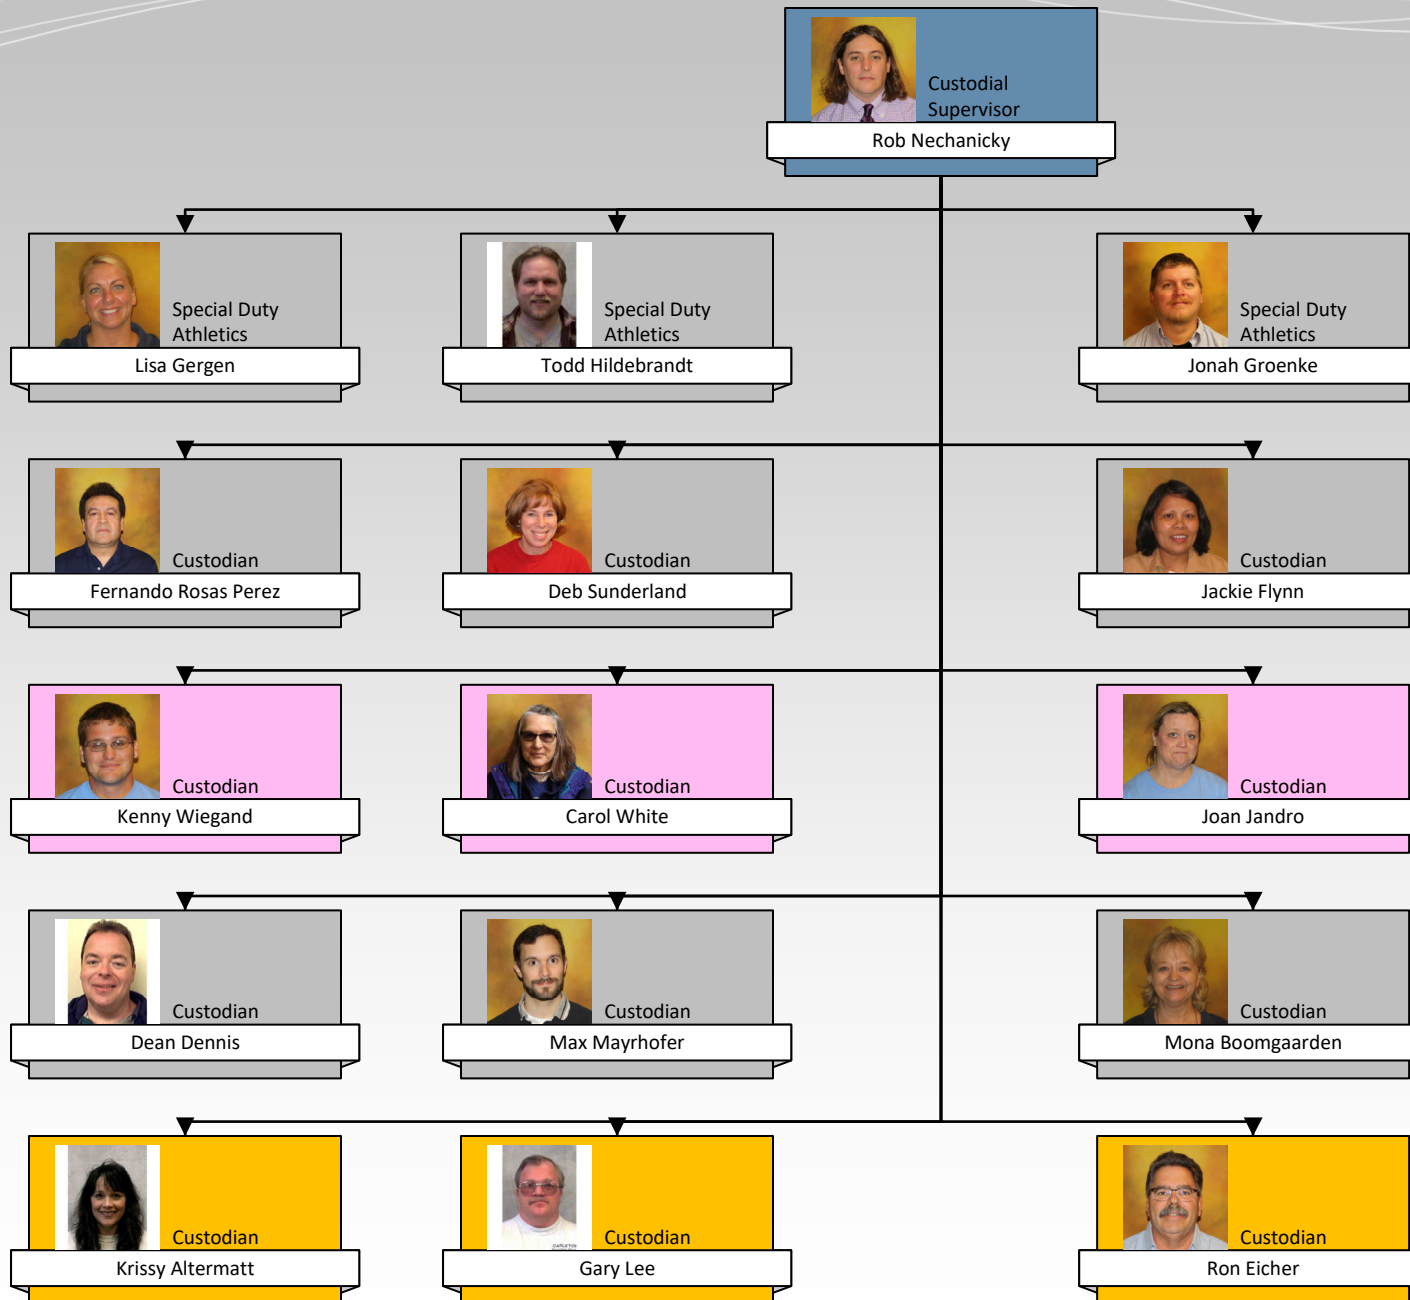

Custodian
Connie Woida

Custodian
Lynn Valek

Custodian
Juli Baynes

Custodian
Colleen Ramey

CUSTODIAL SERVICES – P.M.

GROUNDS DEPARTMENT

MAINTENANCE DEPARTMENT

Maintenance Manager
Mitch Miller