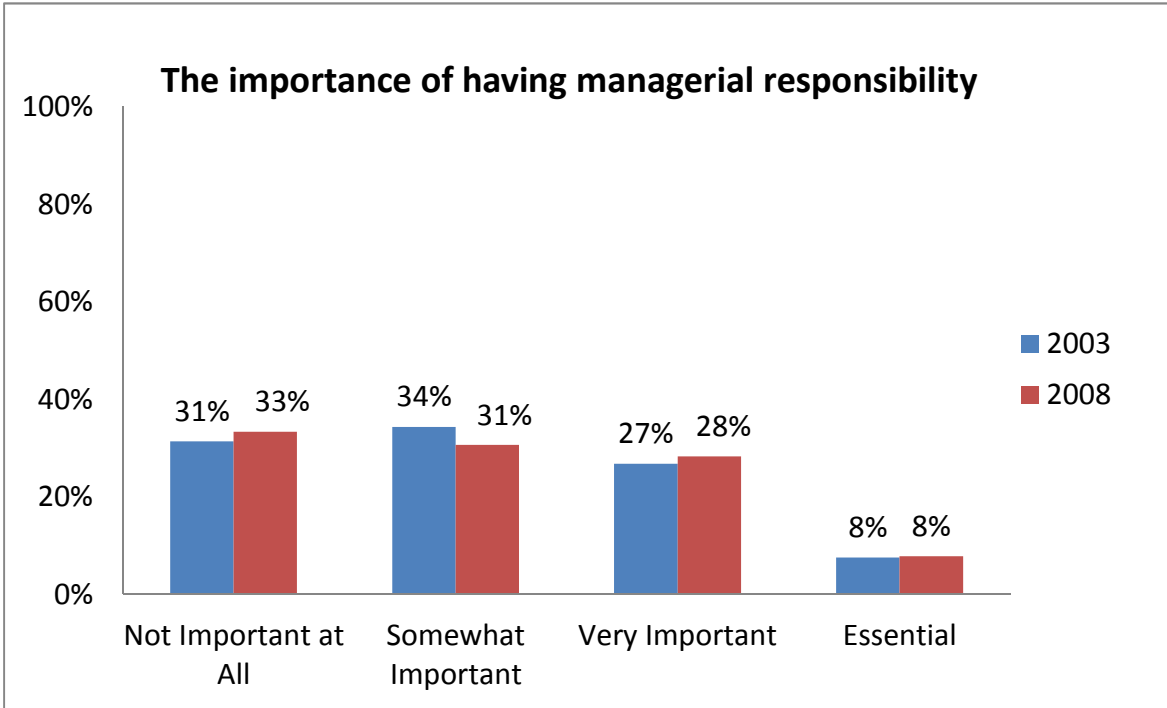

Carleton College Alumni Survey 2013

Class of 2008 = 5 years out
Class of 2003 = 10 years out