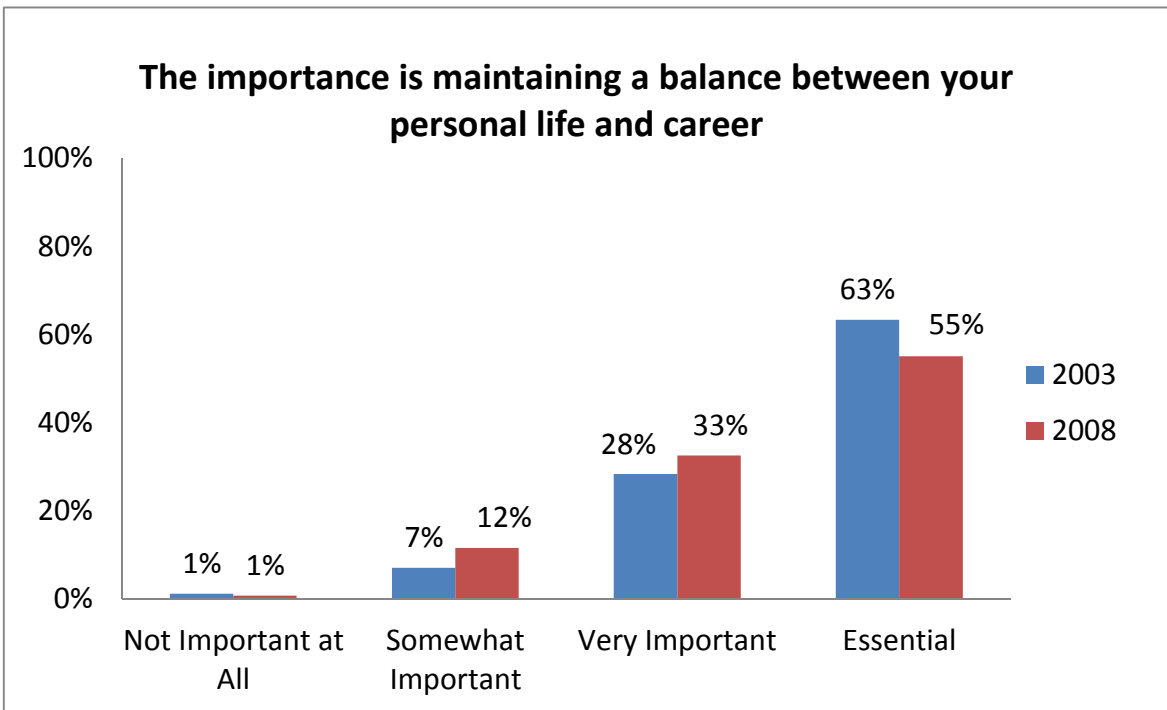

Carleton College Alumni Survey 2013

Class of 2008 = 5 years out
Class of 2003 = 10 years out