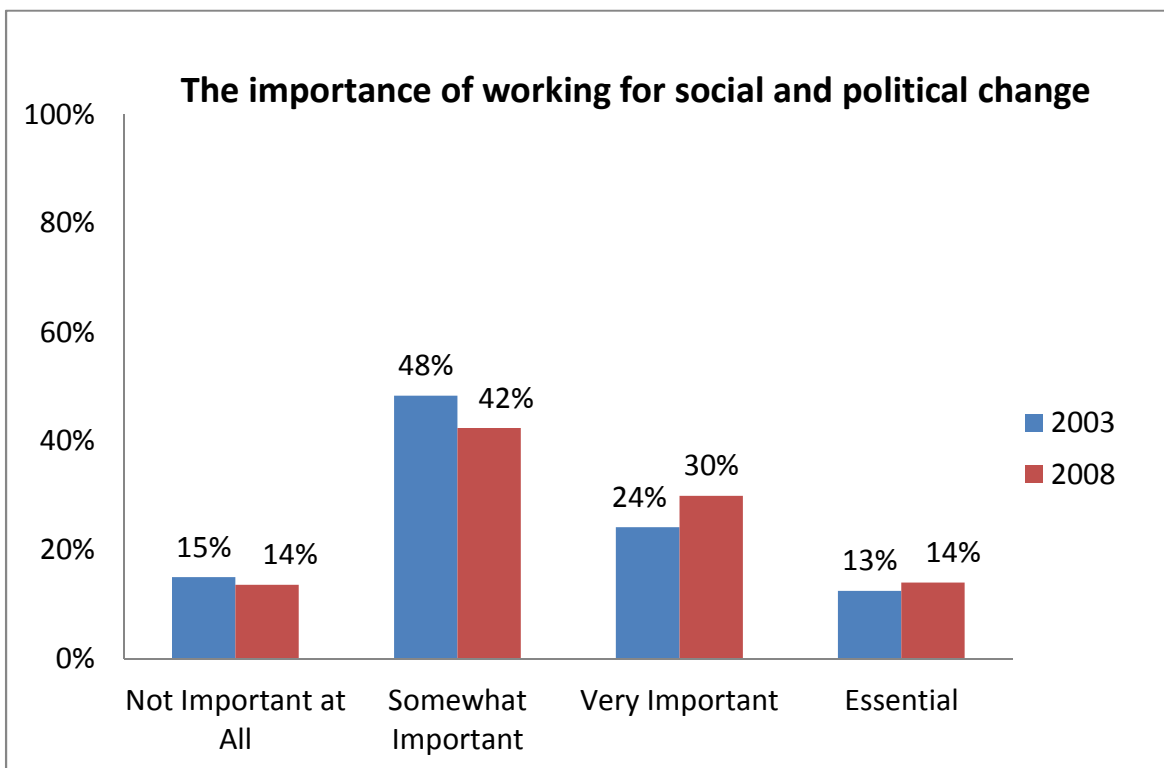

Carleton College Alumni Survey 2013

Class of 2008 = 5 years out
Class of 2003 = 10 years out

Carleton College Alumni Survey 2013

Class of 2008 = 5 years out
Class of 2003 = 10 years out

Carleton College Alumni Survey 2013