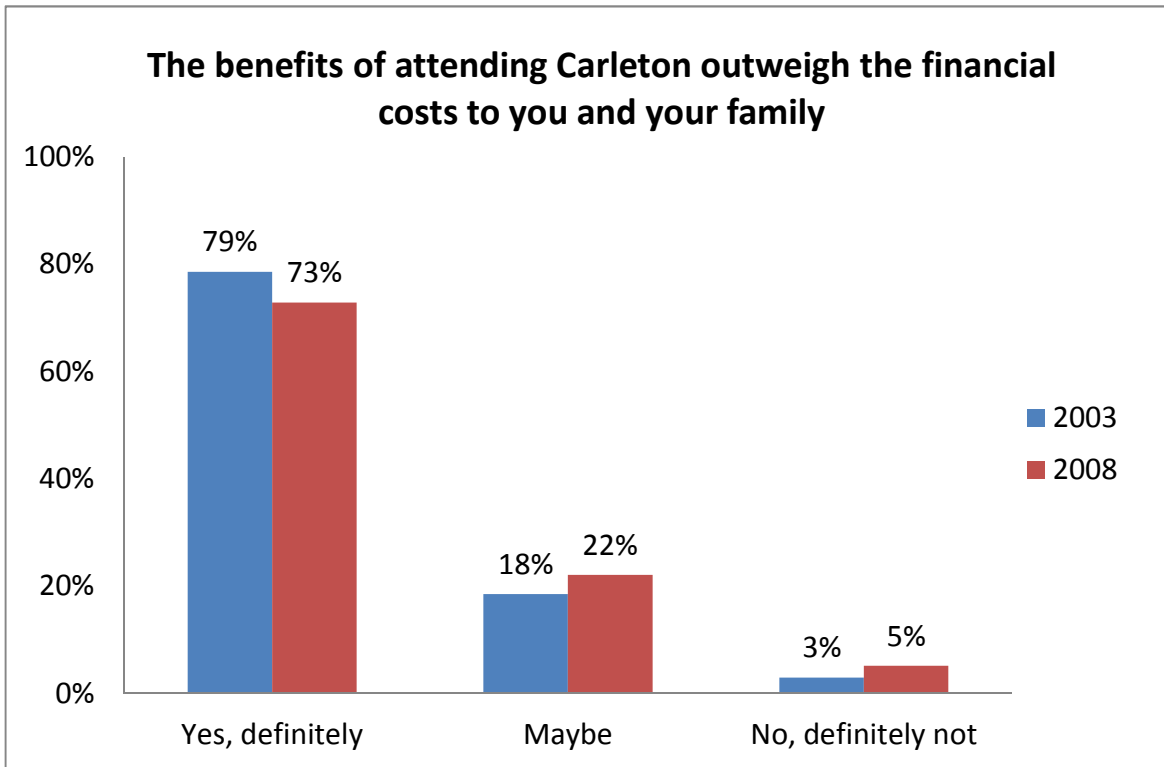

Carleton College Alumni Survey 2013

Class of 2008 = 5 years out
Class of 2003 = 10 years out

Carleton College Alumni Survey 2013

Class of 2008 = 5 years out
Class of 2003 = 10 years out

Carleton College Alumni Survey 2013