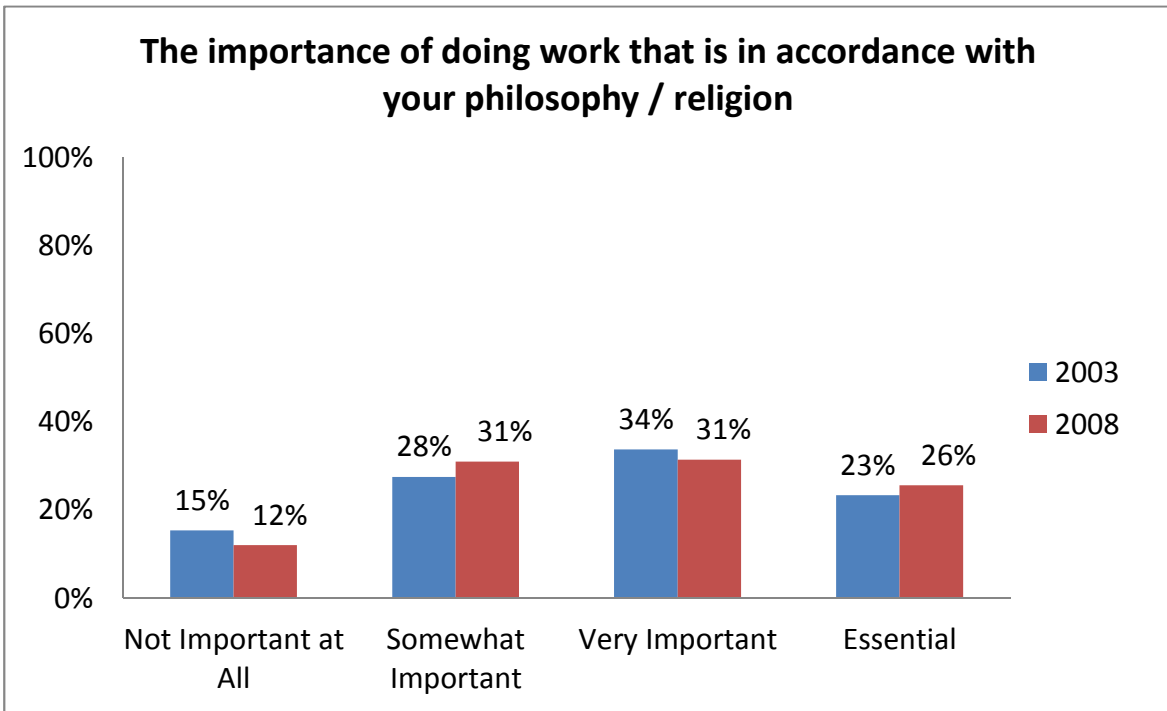

Class of 2008 = 5 years out

Class of 2003 = 10 years out

Carleton College Alumni Survey 2013

Class of 2008 = 5 years out
Class of 2003 = 10 years out

Carleton College Alumni Survey 2013

Class of 2008 = 5 years out
Class of 2003 = 10 years out