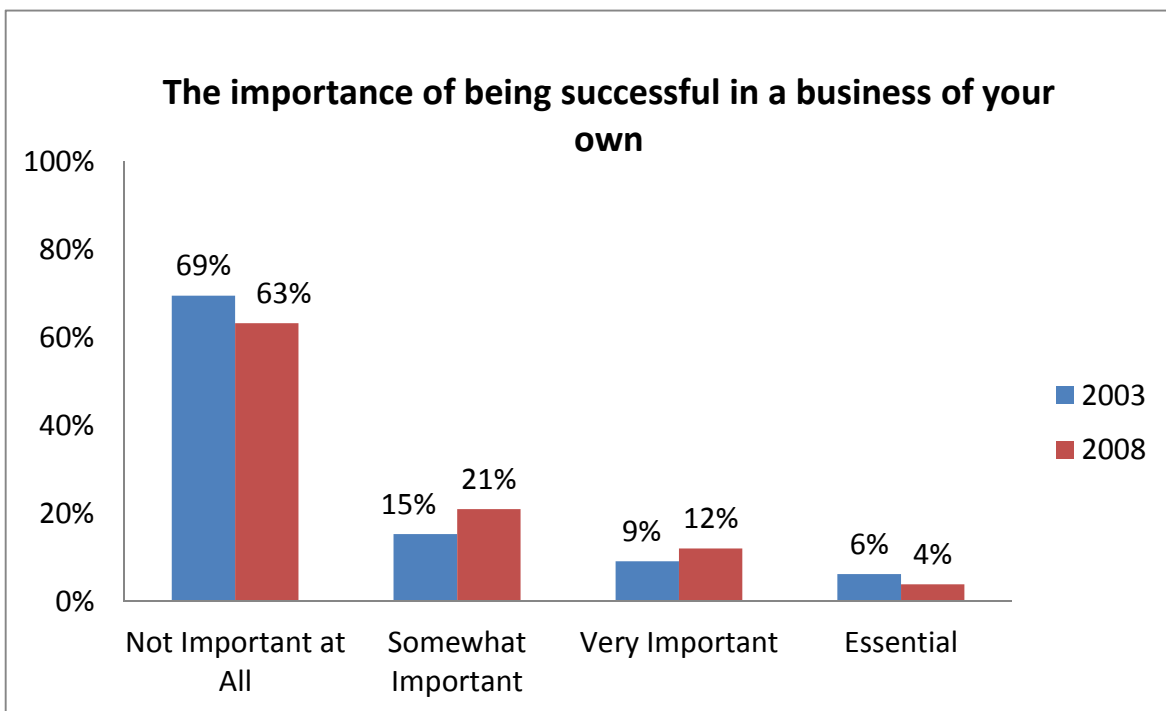

Carleton College Alumni Survey 2013

Class of 2008 = 5 years out
Class of 2003 = 10 years out

Carleton College Alumni Survey 2013

Class of 2008 = 5 years out
Class of 2003 = 10 years out

Carleton College Alumni Survey 2013