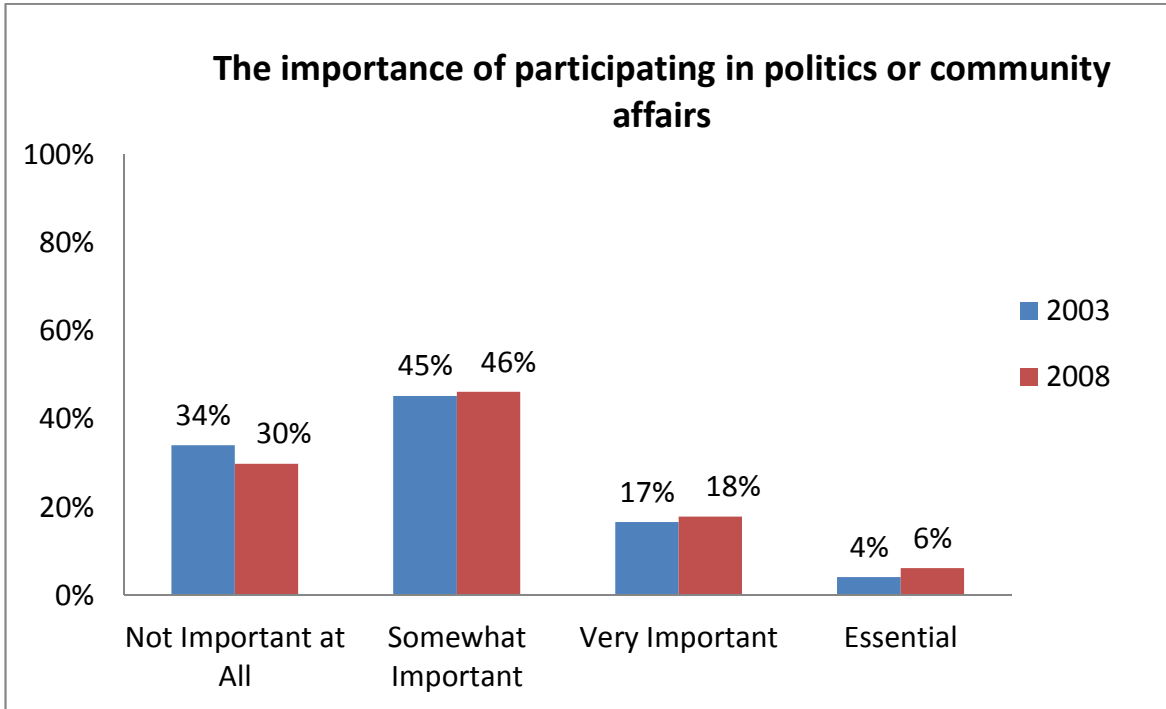

Carleton College Alumni Survey 2013

Class of 2008 = 5 years out

Class of 2003 = 10 years out